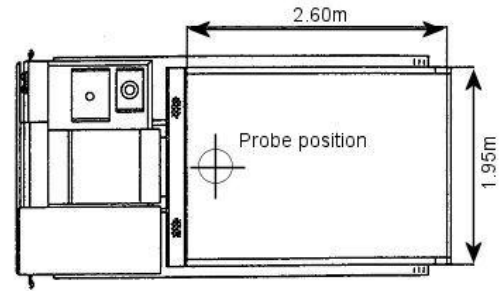

### 8.5 tonnes

Lightweight, low ground bearing pressure.

Peat bogs, restricted width embankment crests.

Tel: +44 (0)1797 280050      Fax: +44 (0)1797 280195      Email: [info@lankelma.com](mailto:info@lankelma.com)  
Lankelma Ltd, Cold Harbour Barn, Cold Harbour Lane, Iden, E. Sussex, TN31 7UT, U.K