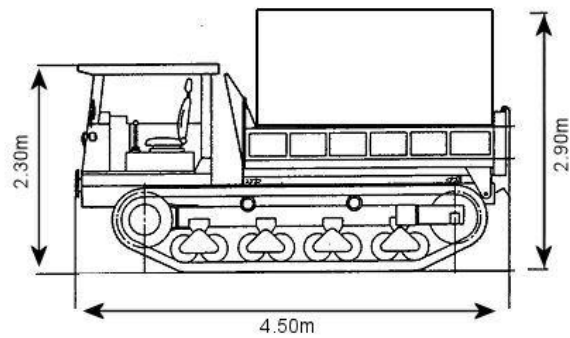

### 8.5 tonnes

Lightweight, low ground bearing pressure.

Peat bogs, restricted width embankment crests.

Tel: +44 (0)1797 280050      Fax: +44 (0)1797 280195      Email: [info@lankelma.com](mailto:info@lankelma.com)  
Lankelma Ltd, Cold Harbour Barn, Cold Harbour Lane, Iden, E. Sussex, TN31 7UT, U.K