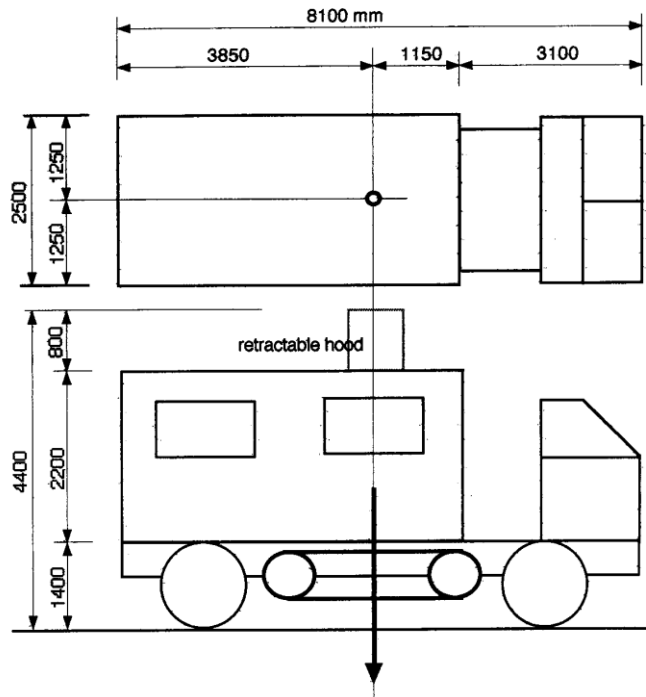

Track-truck mounted CPT unit 20.5 tonnes

Soft uneven ground

Tel: +44 (0)1797 280050 Fax: +44 (0)1797 280195 Email: info@lankelma.com
Lankelma Ltd, Cold Harbour Barn, Cold Harbour Lane, Iden, E. Sussex, TN31 7UT, U.K