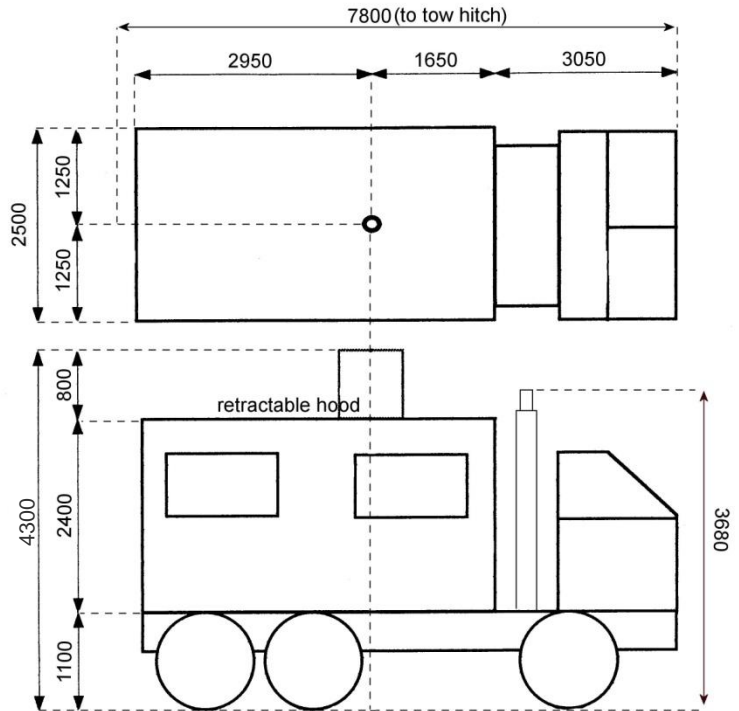

6 x 6 truck-mounted CPT unit 20.5 tonnes fully loaded

Tel: +44 (0)1797 280050 Fax: +44 (0)1797 280195 Email: info@lankelma.com
Lankelma Ltd, Cold Harbour Barn, Cold Harbour Lane, Iden, E. Sussex, TN31 7UT, U.K