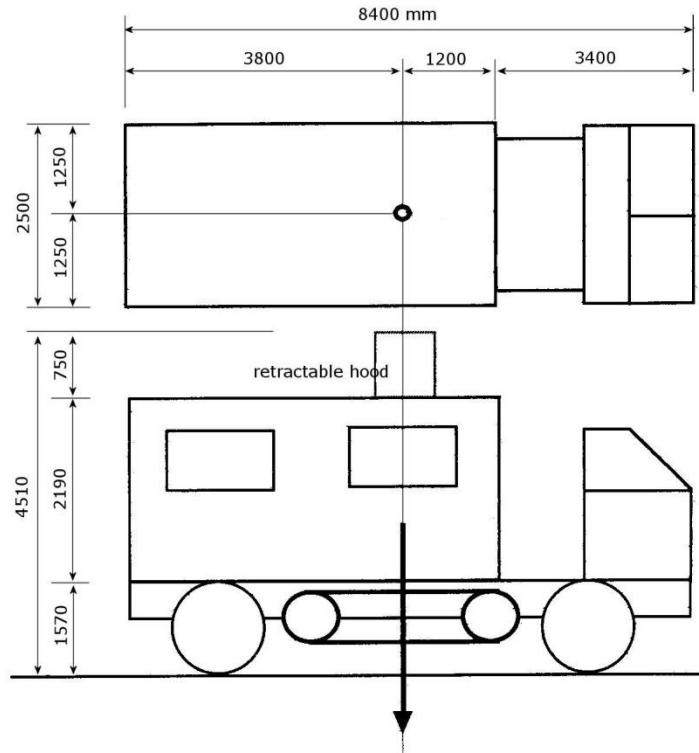

UK15

Track truck mounted CPT unit 20.5 tonnes

Soft and uneven ground

Tel: +44 (0)1797 280050 Fax: +44 (0)1797 280195 Email: info@lankelma.com
Lankelma Ltd, Cold Harbour Barn, Cold Harbour Lane, Iden, E. Sussex, TN31 7UT, U.K